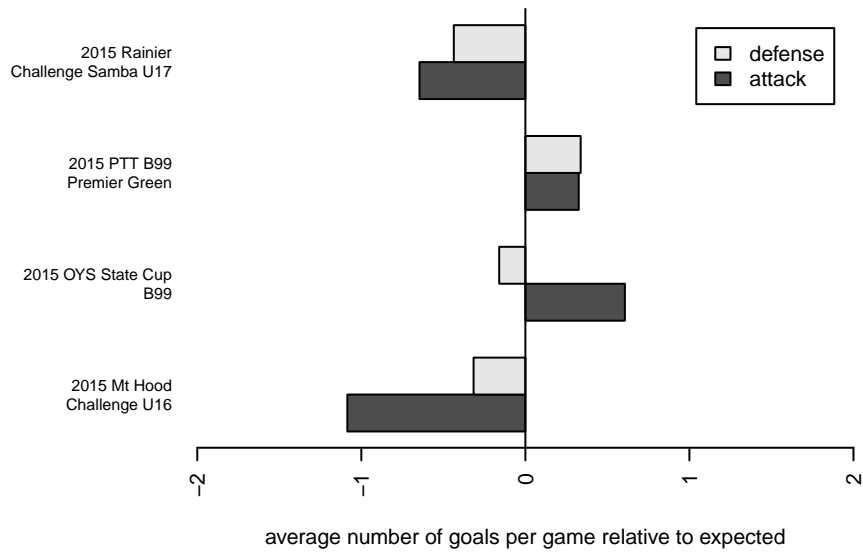

# Santos FC Cruzeiro B99

Santos FC  
 Hubbard, OR  
 B99 total strength=1730  
 attack=24.32 defense=25.9  
 fall league = PTT B99 Premier Green

alt names used:  
 Santos FC Cruzeiro  
 Santos FC Cruzeiro  
 Santos FC Cruzeiro

Venues played:  
 2015 Rainier Challenge Samba U17  
 2015 Mt Hood Challenge U16  
 2015 PTT B99 Premier Green  
 2015 OYS State Cup B99

**Santos FC Cruzeiro B99**  
 Dots are actual minus expected GF (blue circles) and GA (red triangles).  
 Blue line is smoothed change in attack strength. Red is smoothed change in defense strength.

**attack and defense variance (black dot)  
relative to other teams  
and top 10 in region**

**attack and defense rating  
relative to others at age  
and all opponents in last 13 months**

**Performance relative to 13 month average**