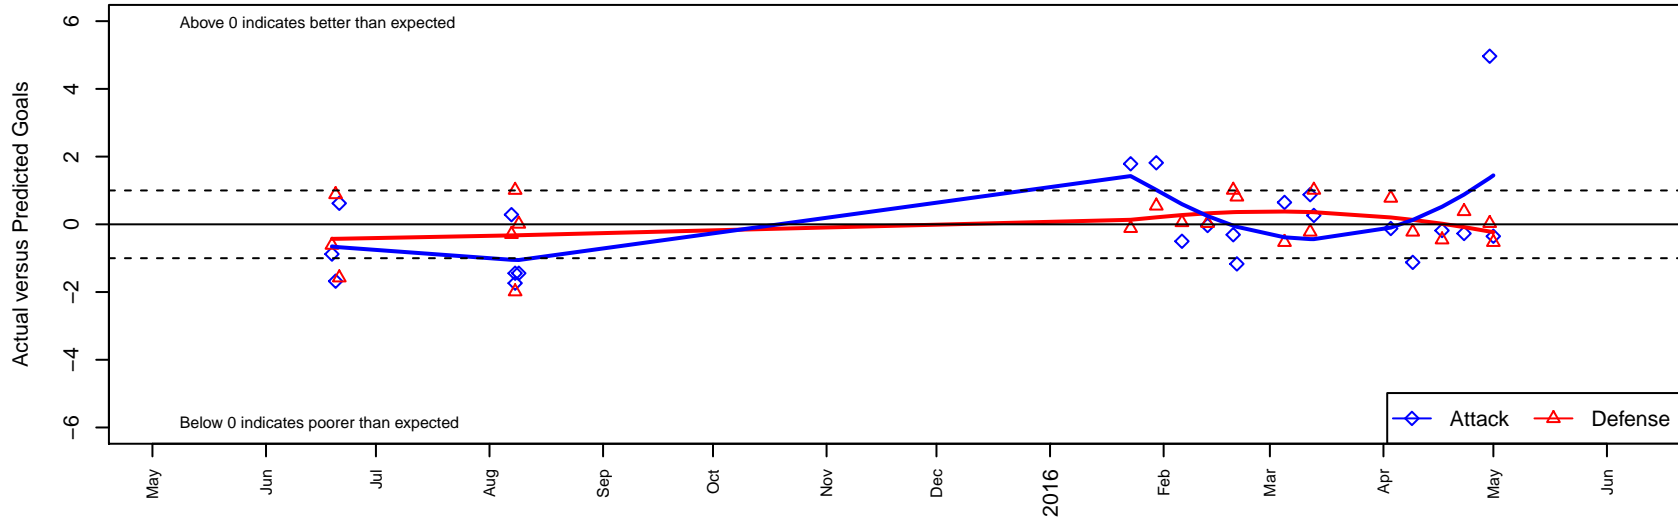

# Santos FC Cruzeiro B99

Santos FC  
 Hubbard, OR  
 B99 total strength=1730  
 attack=24.32 defense=25.9  
 fall league = PTT B99 Premier Green

alt names used:  
 Santos FC Cruzeiro  
 Santos FC Cruzeiro  
 Santos FC Cruzeiro

Venues played:  
 2015 Rainier Challenge Samba U17  
 2015 Mt Hood Challenge U16  
 2015 PTT B99 Premier Green  
 2015 OYS State Cup B99

**Santos FC Cruzeiro B99**  
 Dots are actual minus expected GF (blue circles) and GA (red triangles).  
 Blue line is smoothed change in attack strength. Red is smoothed change in defense strength.

**attack and defense variance (black dot)  
relative to other teams  
and top 10 in region**

**attack and defense rating  
relative to others at age  
and all opponents in last 13 months**

**Performance relative to 13 month average**