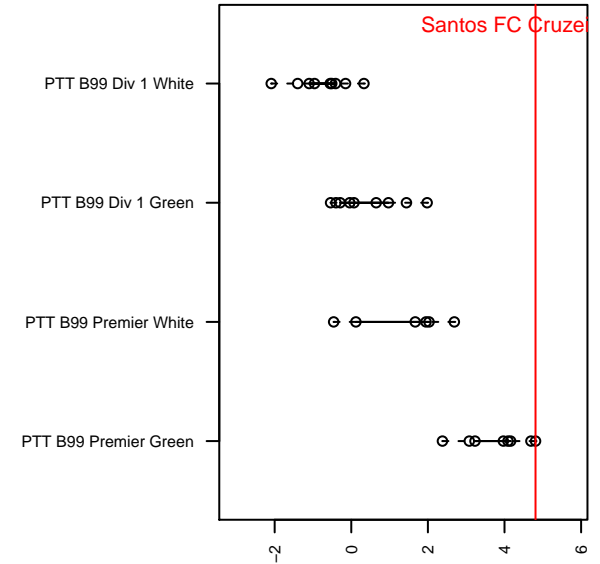

# Santos FC Cruzeiro B99

Santos FC  
 Hubbard, OR  
 B99 total strength=1730  
 attack=24.32 defense=25.9  
 fall league = PTT B99 Premier Green

alt names used:  
 Santos FC Cruzeiro  
 Santos FC Cruzeiro  
 Santos FC Cruzeiro

Venues played:  
 2015 Rainier Challenge Samba U17  
 2015 Mt Hood Challenge U16  
 2015 PTT B99 Premier Green  
 2015 OYS State Cup B99

**Santos FC Cruzeiro B99**  
 Dots are actual minus expected GF (blue circles) and GA (red triangles).  
 Blue line is smoothed change in attack strength. Red is smoothed change in defense strength.

**attack and defense variance (black dot)  
relative to other teams  
and top 10 in region**

**attack and defense rating  
relative to others at age  
and all opponents in last 13 months**

**Performance relative to 13 month average**