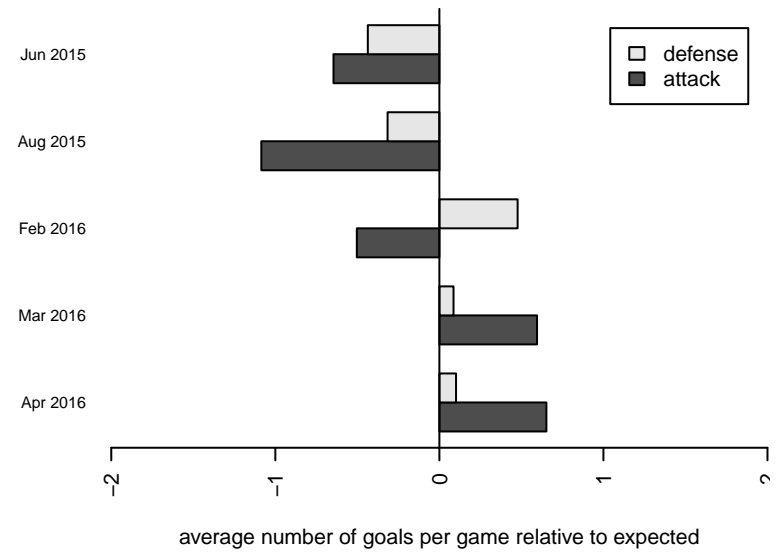

Performance relative to 13 month average